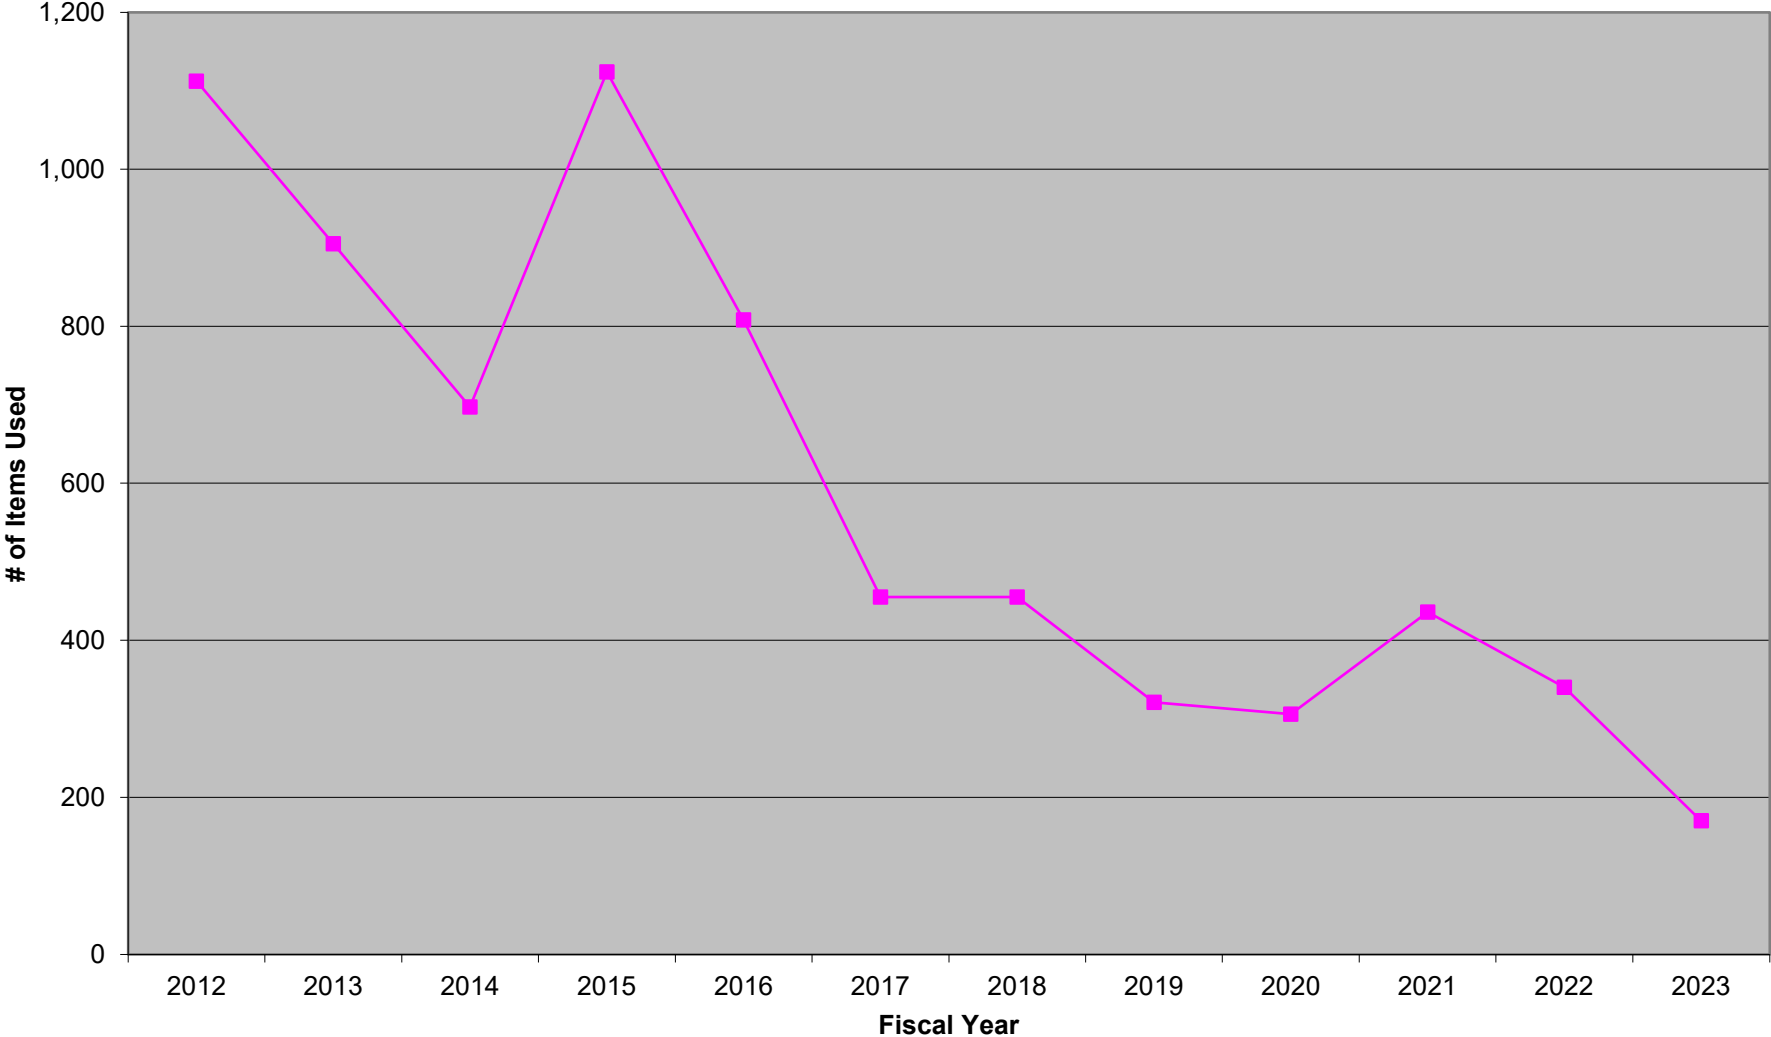

Periodicals Use

Call number ranges	2012	2013	2014	2015	2016	2017	2018	2019	2020	2021	2022	2023	2023 Increase
General Works A-AZ	1,112	905	697	1,124	808	455	455	321	306	436	340	170	-50.0%
Philosophy B-BD	49	28	37	67	47	29	43	34	69	16	24	19	-20.8%
Psychology BF	198	185	221	232	215	213	138	95	107	80	29	45	55.2%
Religion BH-BX	628	103	454	361	480	417	315	249	320	310	152	201	32.2%
Church of Jesus Christ BX 8600	1,466	754	587	640	857	833	746	391	275	323	124	149	20.2%
Aux. Science of History C-CT	196	158	183	151	386	212	130	157	120	101	38	52	36.8%
General History D-DX	303	261	356	232	252	229	154	134	238	252	105	110	4.8%
U.S. History E	117	80	102	98	83	63	49	31	57	64	32	61	90.6%
Local and Latin American History F	668	586	381	588	615	465	465	252	204	174	75	147	96.0%
Geography G-GA	374	211	78	103	145	40	183	36	79	60	57	61	7.0%
Hydrology and Oceanography GB-GC	21	18	7	4	9	8	5	4	12	7	2	5	150.0%
Environmental Science GE	7	5	1	2	0	0	1	1	4	2	2	3	50.0%
Anthropology GF-GN	110	70	70	41	57	27	28	17	38	8	16	12	-25.0%
Folklore/Sports/ Recreation GR-GV	267	201	192	131	138	122	99	56	80	81	32	28	-12.5%
Social Sciences H-HX	1,160	895	707	677	547	565	479	294	374	292	329	219	-33.4%
Political Science J-JZ	58	50	83	41	50	28	31	20	29	36	20	21	5.0%
Law K-KZ	8	20	12	1	7	1	1	2	2	0	2	0	-100.0%
Education L-LT	982	568	430	451	343	313	210	168	258	164	117	103	-12.0%
Music & Dance M-MT	2,313	2,377	1,574	2,048	1,298	2,106	1,913	2,110	823	1,129	1,113	802	-27.9%
Fine Arts N-NX	881	717	608	578	517	374	340	205	254	170	164	319	94.5%
Literature P-PZ	1,486	1,236	1,494	1,290	1,059	951	735	483	624	551	268	319	19.0%
Science Q-QR	2,602	1,917	1,349	1,338	1,146	1,132	910	691	1,183	501	426	451	5.9%
Medicine and Nursing R-RZ	1,716	1,624	1,333	1,122	994	769	618	386	1,062	661	268	210	-21.6%
Agriculture S-SK	498	358	245	236	238	226	272	178	259	180	104	40	-61.5%
Engineering/ Technology T-TP	621	572	394	378	427	367	381	290	343	348	163	189	16.0%
Photography TR	63	40	63	17	28	34	44	48	25	28	10	6	-40.0%
Manufacturing/ Home Economics TS-TX	286	344	241	338	451	316	173	154	329	218	82	54	-34.1%
Military Science U-VM	172	66	73	35	45	42	36	30	23	23	16	2	-87.5%
General Bibliography Z-ZA	155	145	148	134	110	109	68	62	100	70	66	47	-28.8%
Newspapers	830	233	358	255	119	128	162	49	2	7	9	0	-100.0%
Aux Stor ¹				428	339								
Total	19,347	14,727	12,478	13,141	11,810	10,574	9,184	6,948	7,599	6,292	4,185	3,845	-8.1%

¹ All periodical statistics are collected via SIRSI reports.

[Back to Table](#)

Periodical Use - General Works