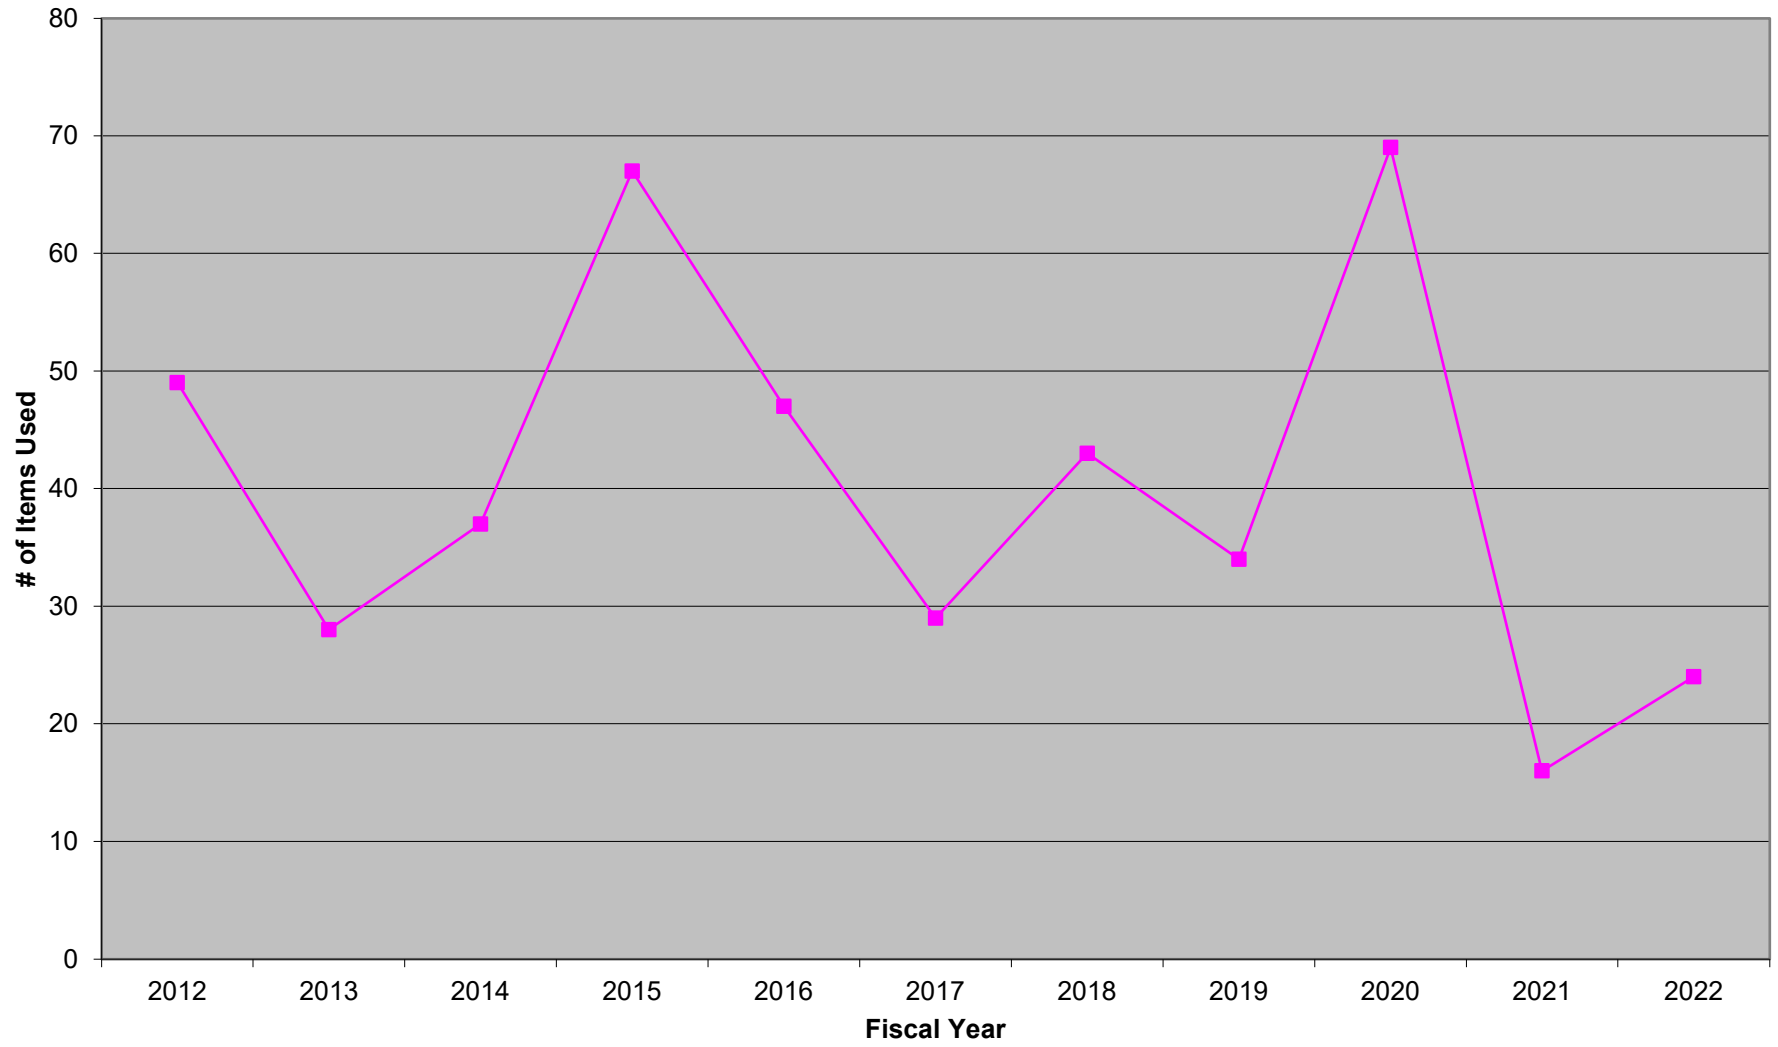

[Back to Table](#)

Periodical Use - Philosophy