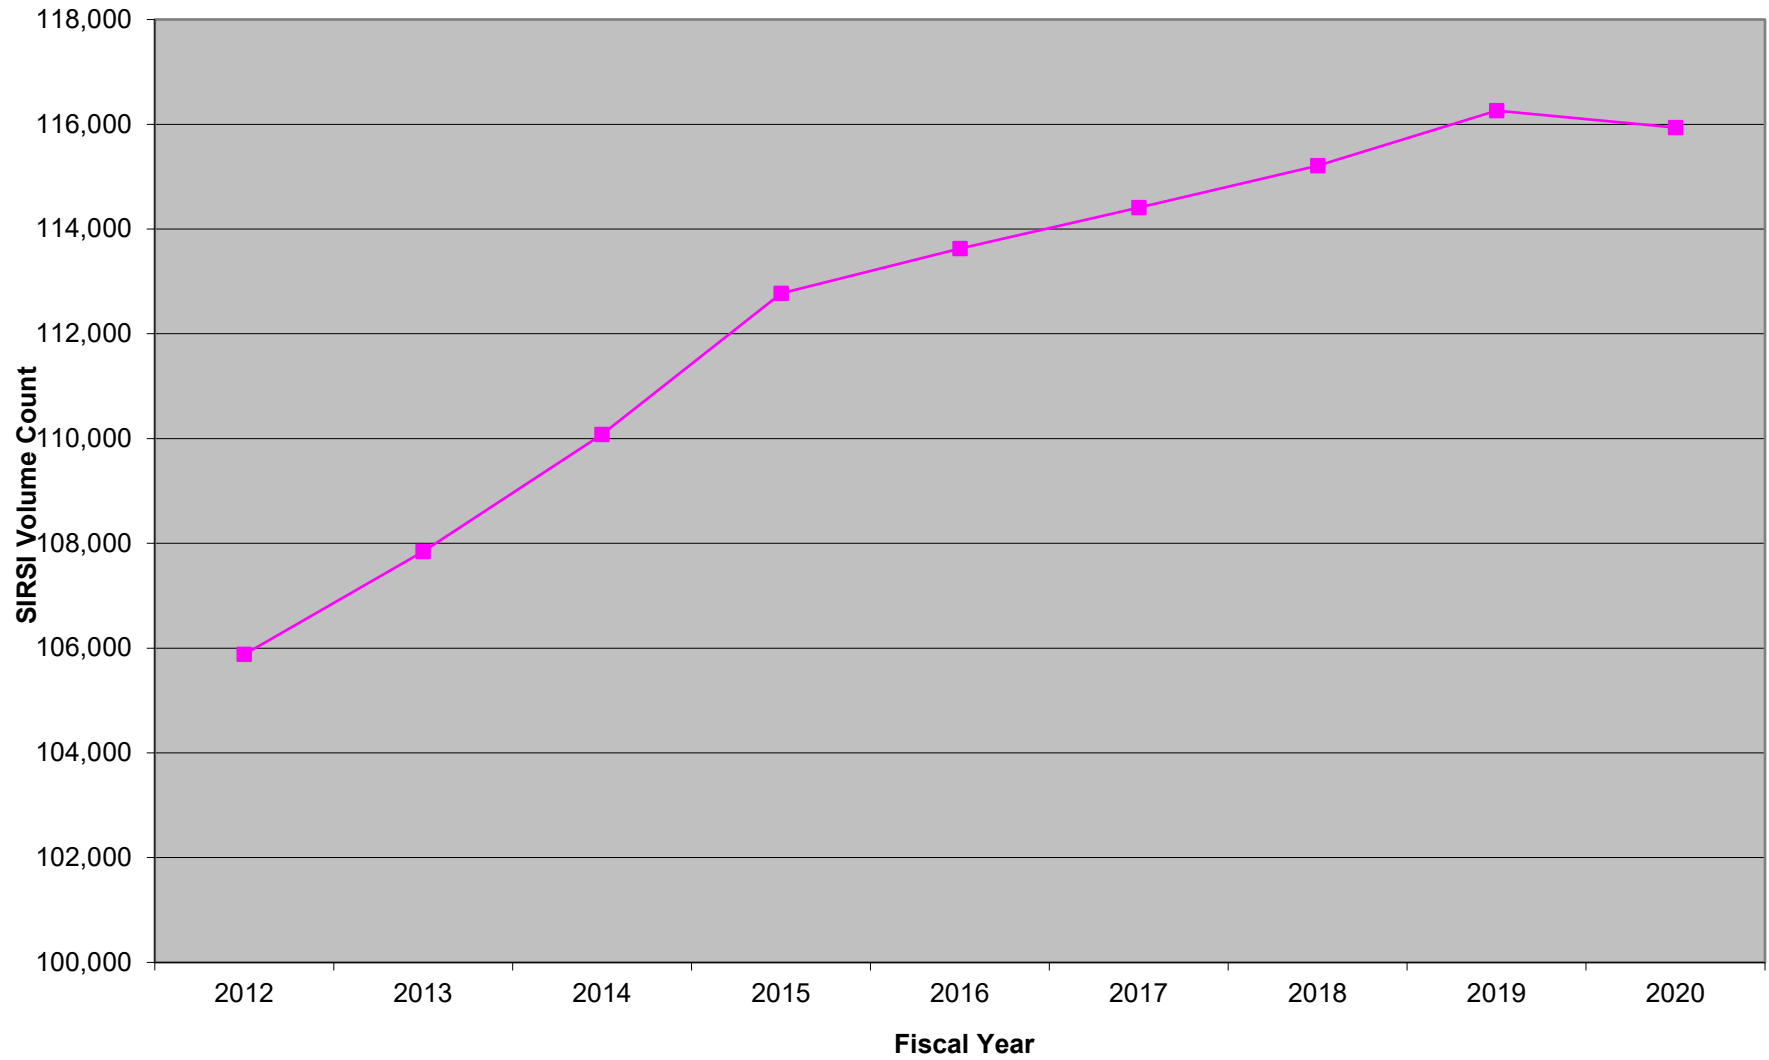

[Back to Table](#)

General Works Inventory