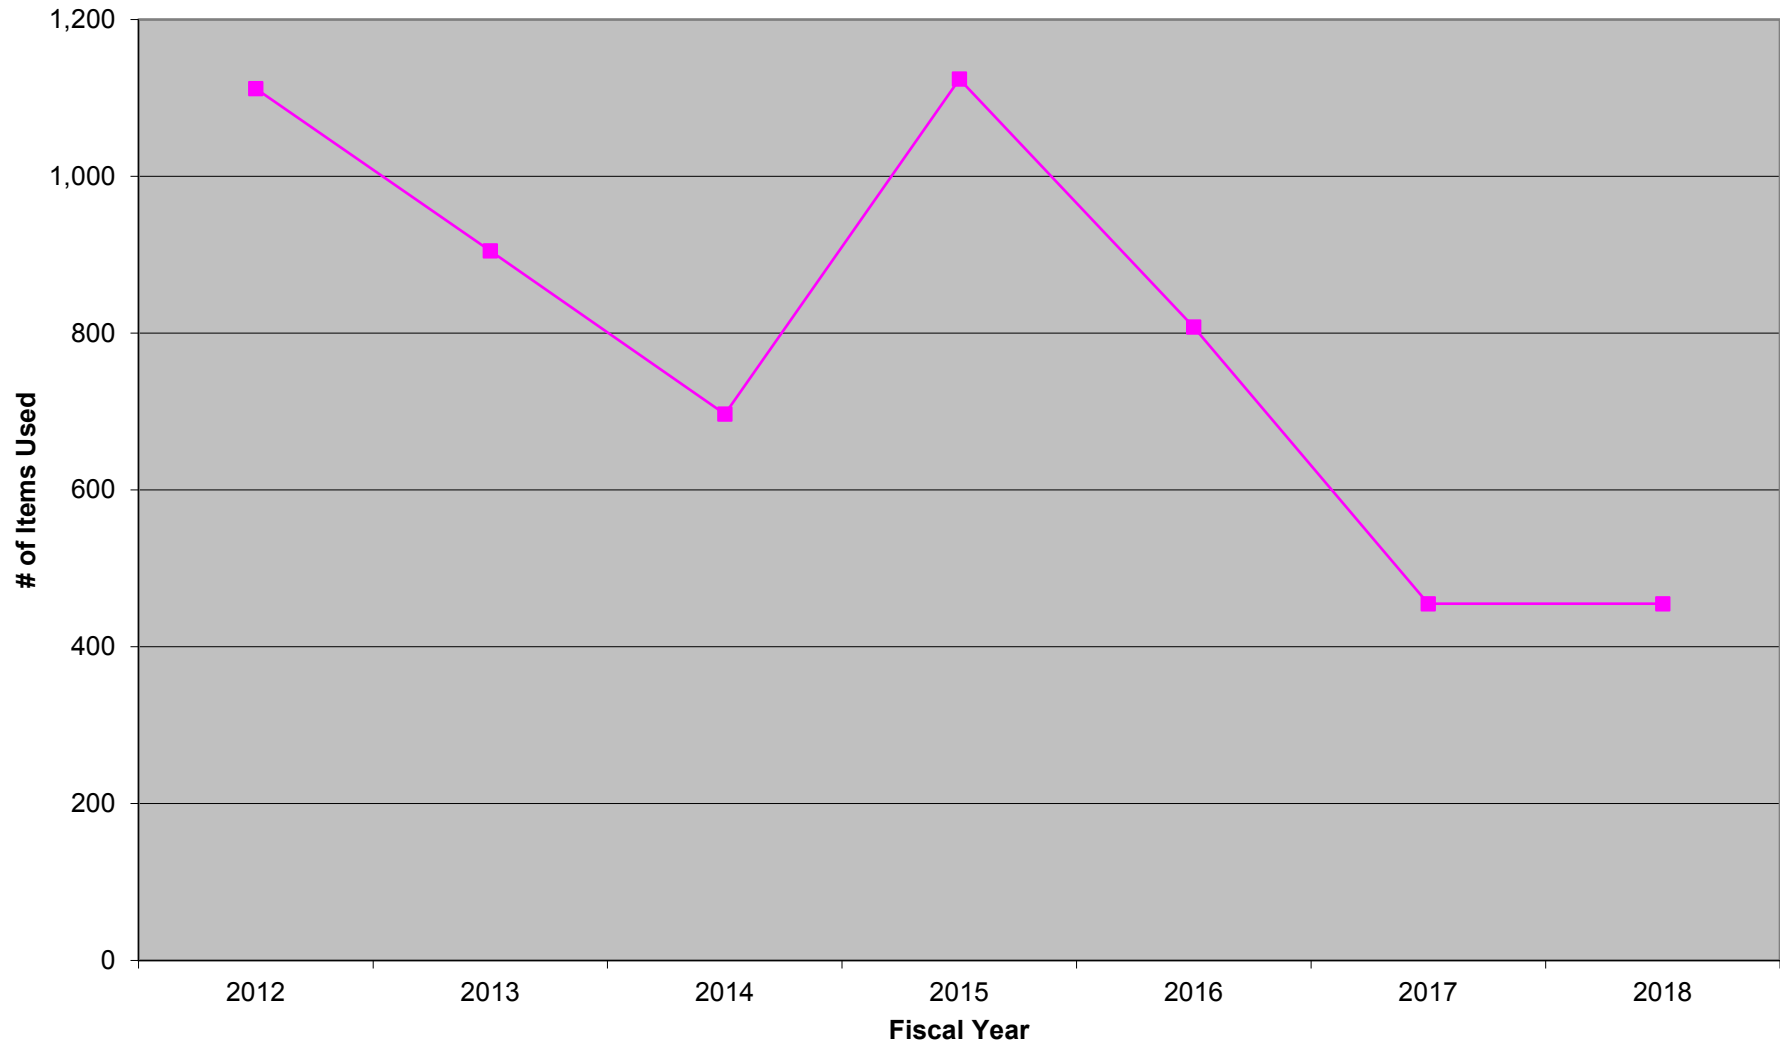

Periodicals

Call number ranges	2012	2013	2014	2015	2016	2017	2018	2018 Increase
General Works A-AZ	1,112	905	697	1,124	808	455	455	0.0%
Philosophy B-BD	49	28	37	67	47	29	43	48.3%
Psychology BF	198	185	221	232	215	213	138	-35.2%
Religion BH-BX	628	103	454	361	480	417	315	-24.5%
Church of Jesus Christ BX 8600	1,466	754	587	640	857	833	746	-10.4%
Aux. Science of History C-CT	196	158	183	151	386	212	130	-38.7%
General History D-DX	303	261	356	232	252	229	154	-32.8%
U.S. History E	117	80	102	98	83	63	49	-22.2%
Local and Latin American History F	668	586	381	588	615	465	465	0.0%
Geography G-GA	374	211	78	103	145	40	183	357.5%
Hydrology and Oceanography GB-GC	21	18	7	4	9	8	5	-37.5%
Environmental Science GE	7	5	1	2	0	0	1	
Anthropology GF-GN	110	70	70	41	57	27	28	3.7%
Folklore/Sports/ Recreation GR-GV	267	201	192	131	138	122	99	-18.9%
Social Sciences H-HX	1,160	895	707	677	547	565	479	-15.2%
Political Science J-JZ	58	50	83	41	50	28	31	10.7%
Law K-KZ	8	20	12	1	7	1	1	0.0%
Education L-LT	982	568	430	451	343	313	210	-32.9%
Music & Dance M-MT	2,313	2,377	1,574	2,048	1,298	2,106	1,913	-9.2%
Fine Arts N-NX	881	717	608	578	517	374	340	-9.1%
Literature P-PZ	1,486	1,236	1,494	1,290	1,059	951	735	-22.7%
Science Q-QR	2,602	1,917	1,349	1,338	1,146	1,132	910	-19.6%
Medicine and Nursing R-RZ	1,716	1,624	1,333	1,122	994	769	618	-19.6%
Agriculture S-SK	498	358	245	236	238	226	272	20.4%
Engineering/ Technology T-TP	621	572	394	378	427	367	381	3.8%
Photography TR	63	40	63	17	28	34	44	29.4%
Manufacturing/ Home Economics TS-TX	286	344	241	338	451	316	173	-45.3%
Military Science U-VM	172	66	73	35	45	42	36	-14.3%
General Bibliography Z-ZA	155	145	148	134	110	109	68	-37.6%
Newspapers	830	233	358	255	119	128	162	26.6%
Aux Stor¹				428	339			
Total	19,347	14,727	12,478	13,141	11,810	10,574	9,184	-13.1%

¹ All periodical statistics are collected via SIRSI reports.

[Back to Table](#)

Periodical Use - General Works